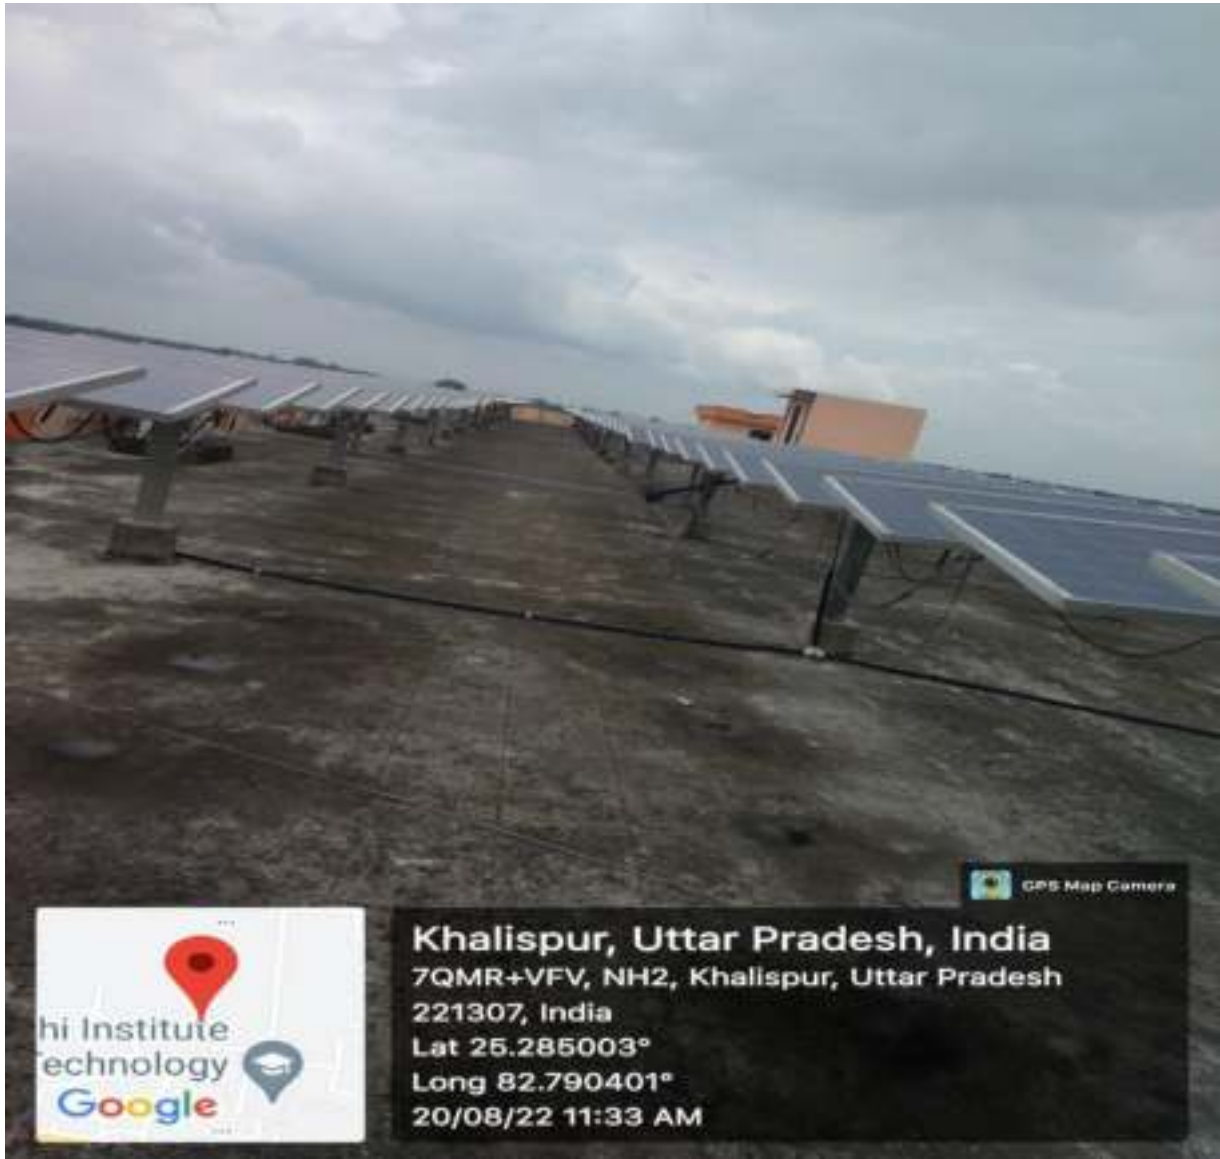

SOLAR PLATE PHOTOS

SOLAR PANEL ON KASHI INSTITUTE OF PHARMACY BUILDING

PROOF OF DUSTBINS FOR WASTE

DUSTBINS IN BLOCK B

DUSTBINS AT PATHWAY

DUSTBIN IN FRONT OF KIP

DUSTBIN IN KIP

E-Waste Storage