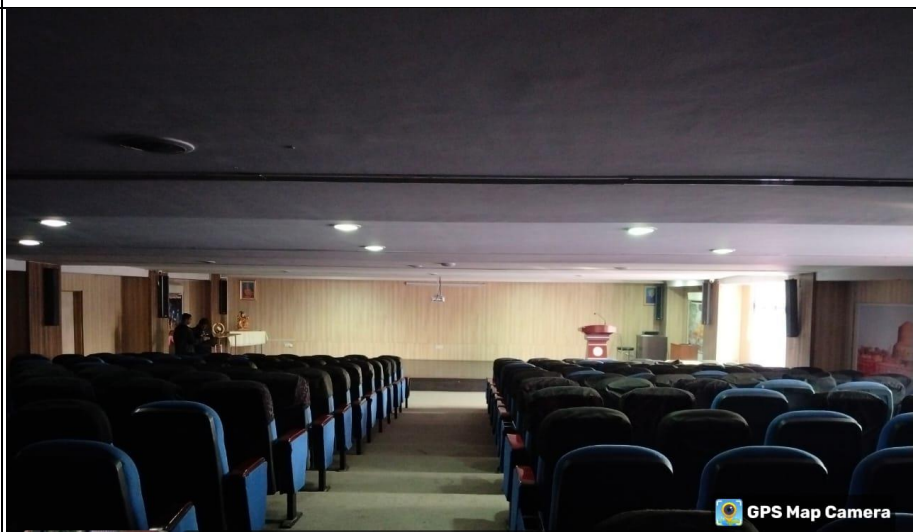

CRC Seminar Hall